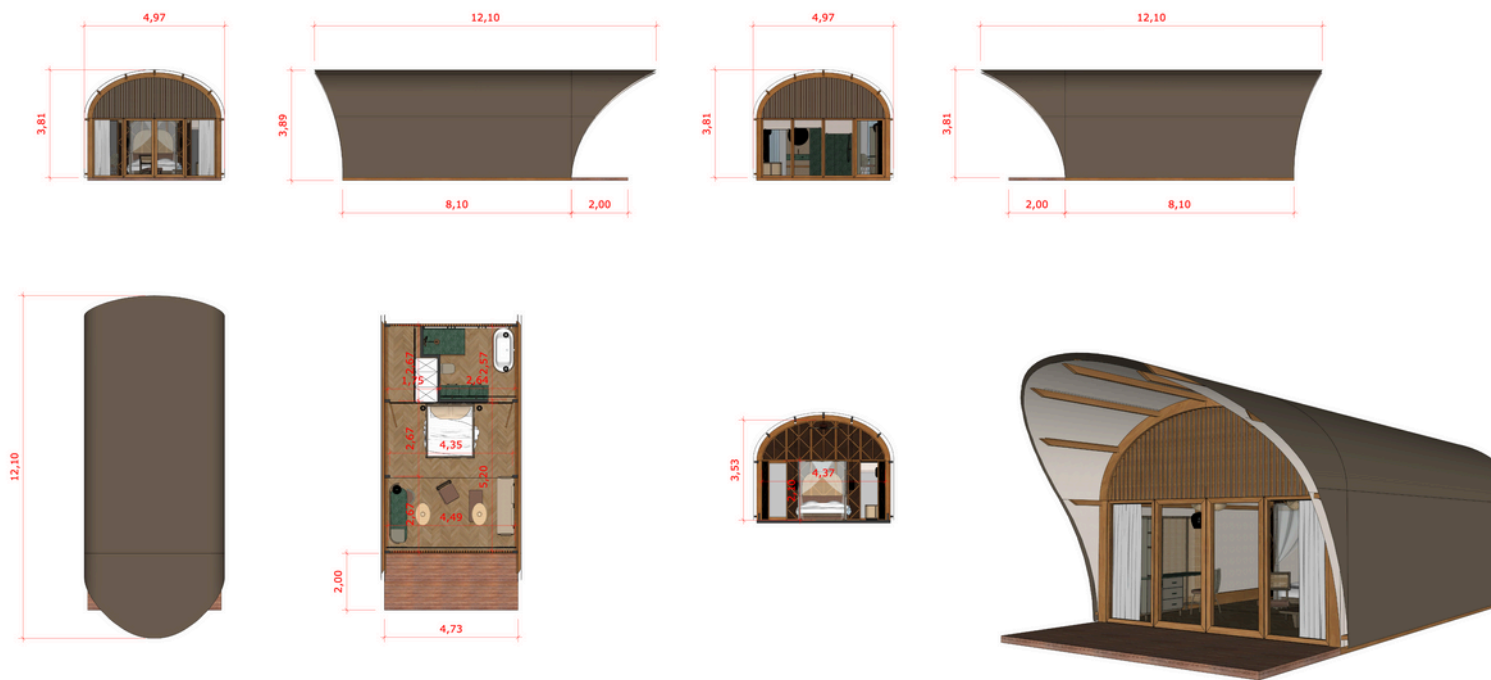

NOMADE.

MODULAR RESORTS & GLAMPING HOUSES

CABANA™ PRICE LIST

АТЕРАА BUILDINGS

CABANA™ – Dimensions & Layout

The CABANA Holiday Home is a modular, stylish retreat designed for comfort and functionality. With a thoughtfully planned layout, it features a cozy living area with panoramic windows, a compact kitchenette, a comfortable sleeping zone with smart storage, and a modern bathroom with a shower, sink, and toilet. An optional outdoor terrace enhances the connection with nature. Its dimensions provide a spacious yet efficient interior, making it ideal for a relaxing getaway or full-time living. Built with high-quality materials and a minimalist aesthetic, it seamlessly blends durability, style, and practicality.

Base Price Includes:

Certified impregnated spruce wood structure	INCL.
Stable flooring with the option for installation on point supports	INCL.
Double-layer PVC 360 g/m ² fabric covering for durability and insulation	INCL.
Pre-installed plumbing connections for easy setup	INCL.
Fully equipped bathroom with a shower, sink, and toilet	INCL.
Complete electrical system, including sockets, lighting, and distribution panel	INCL.
Kitchenette with cabinets and appliances	INCL.
Heating (El. Radiator)	INCL.
PVC windows with a triple-glazed package (Black, white, grey or wood decor)	INCL.